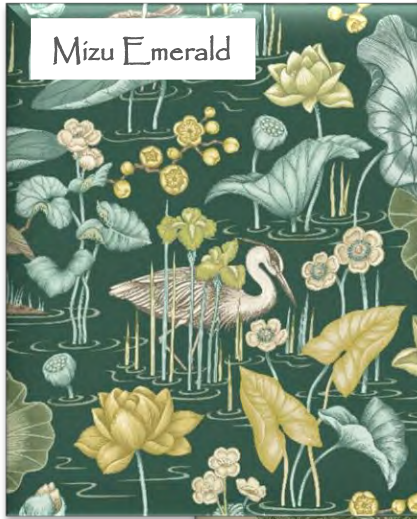

Brookland Rust

Tundra Toffee

Saddle Ocean

Kanbina Emerald

Plain Drapery and
Upholstery Co-ordinates

Kanbina Lapis

Plain Drapery and
Upholstery Co-ordinates

Serene Aquamarine