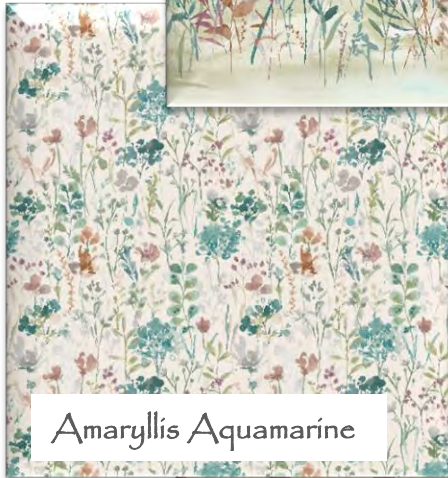

Brookland Rust

Tundra Toffee

Saddle Ocean

Kanbina Emerald

Plain Drapery and
Upholstery Co-ordinates

Kanbina Lapis

Plain Drapery and
Upholstery Co-ordinates

Serene Aquamarine