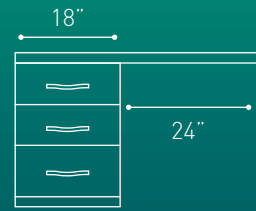

Overall Width - 775mm (30")
 Overall Depth - 474mm (19")
 Overall Height - 730mm (29")

5-DRAWER CHEST

Overall Width - 775mm (30")
 Overall Depth - 474mm (19")
 Overall Height - 1076mm (42")

6-DRAWER CHEST

Overall Width - 1256mm (48")
 Overall Depth - 474mm (19")
 Overall Height - 730mm (29")

SINGLE PEDESTAL DRESSING TABLE

Overall Width - 1067mm (42")
 Overall Depth - 474mm (19")
 Overall Height - 730mm (29")

WALL MIRROR

Overall Width - 600mm (24")
 Overall Height - 500mm (20")

DRESSING TABLE FITTED MIRROR

Overall Width - 500mm (20")
 Overall Height - 350mm (14")

SINGLE HEADBOARD

Overall Width - 930mm (38")
 Overall Height - 570mm (24")

DOUBLE HEADBOARD

Overall Width - 1560mm (61")
 Overall Height - 640mm (26")