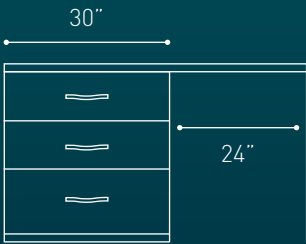

Overall Width - 775mm (30")
 Overall Depth - 474mm (19")
 Overall Height - 730mm (29")

5-DRAWER CHEST

Overall Width - 775mm (30")
 Overall Depth - 474mm (19")
 Overall Height - 1076mm (42")

6-DRAWER CHEST

Overall Width - 1256mm (48")
 Overall Depth - 474mm (19")
 Overall Height - 730mm (29")

SINGLE PEDESTAL DRESSING TABLE

Overall Width - 1067mm (42")
 Overall Depth - 474mm (19")
 Overall Height - 730mm (29")

WALL MIRROR

Overall Width - 600mm (24")
 Overall Height - 500mm (20")

DRESSING TABLE FITTED MIRROR

Overall Width - 500mm (20")
 Overall Height - 350mm (14")

SINGLE HEADBOARD

Overall Width - 930mm (38")
 Overall Height - 570mm (24")

DOUBLE HEADBOARD

Overall Width - 1560mm (61")
 Overall Height - 640mm (26")